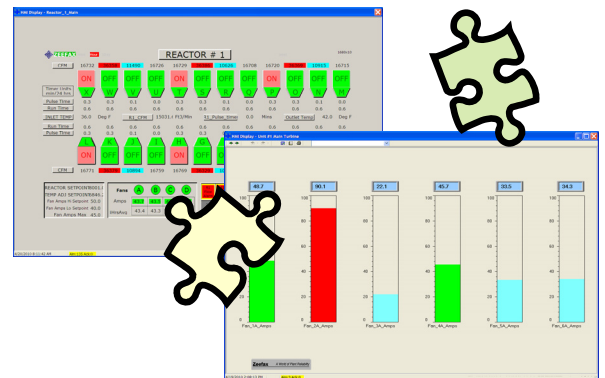

## Specialist Integration Knowledge

As a specialist system integrator, Zeefax know a thing or two about software and hardware design and integration.

By taking on the challenge of seamlessly combining diverse off-the-shelf products, often 'glued' together with in-house developed and customized software and hardware products to provide a single fully tested and guaranteed system, we have garnered a wealth of problem solving expertise.

## Off-the-Shelf and 'Made to Measure'

Zeefax have been providing data acquisition solutions for more than 20 years, and in that time, we have created a wide range of software tools and products, ranging from the widely used and well specified **PowerPAC™**, to a series of special data mining tools and mathematical solvers, each one designed and developed to meet specific needs of the individual user and application.

By using the latest software development tools adhering to the newest communication and data sharing techniques and specifications, we ensure that plant data is delivered to the right place, in the right format and in good time.

Once acquired and validated, data can be displayed on fully customized mimic displays in **PowerPAC™** or it can be shared across the organization in industry standard format, and made available for analysis and reporting using standard software tools and sheets.